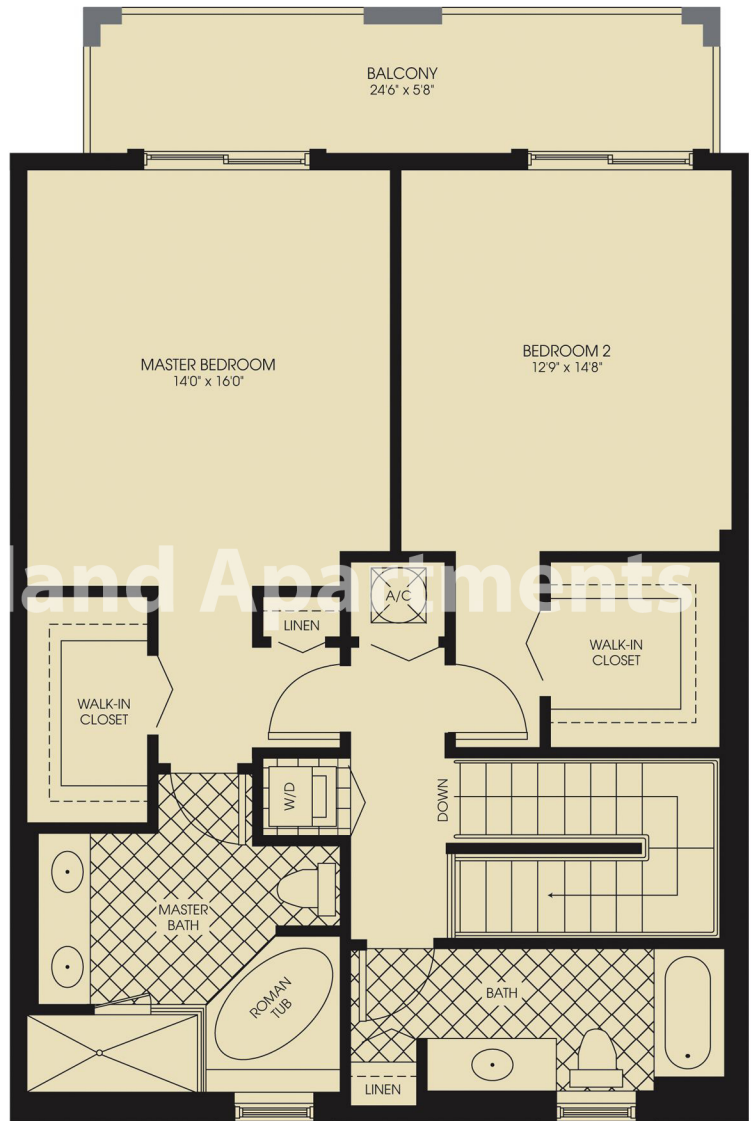

Residence PH2E

2 bedrooms, 2 1/2 baths

FIRST FLOOR

SECOND FLOOR

1,804 A/C Sq. Ft.

139 Balcony Sq. Ft.

1,943 Total Sq. Ft.

180.5 Total m²