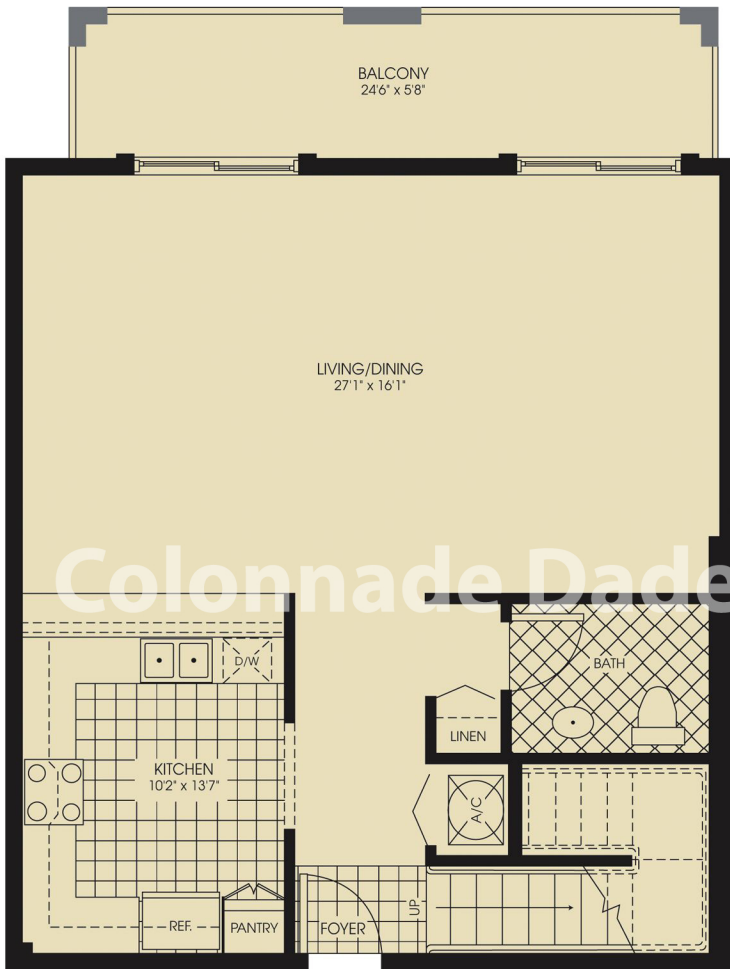

Residence PH2E

2 bedrooms, 2 1/2 baths

FIRST FLOOR

SECOND FLOOR

1,804 A/C Sq. Ft.

139 Balcony Sq. Ft.

1,943 Total Sq. Ft.

180.5 Total m²