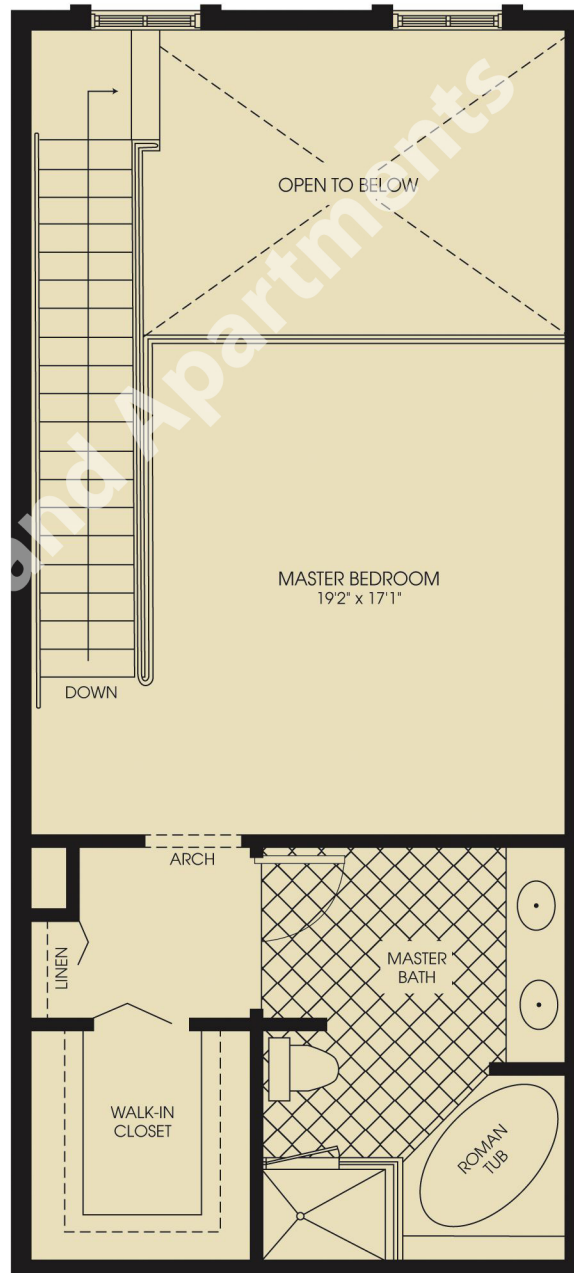

Residence TH1A

1 bedroom, 2 1/2 baths

1,123 A/C Sq. Ft.
170 Terrace Sq. Ft.

1,293 Total Sq. Ft.
120.1 Total m²