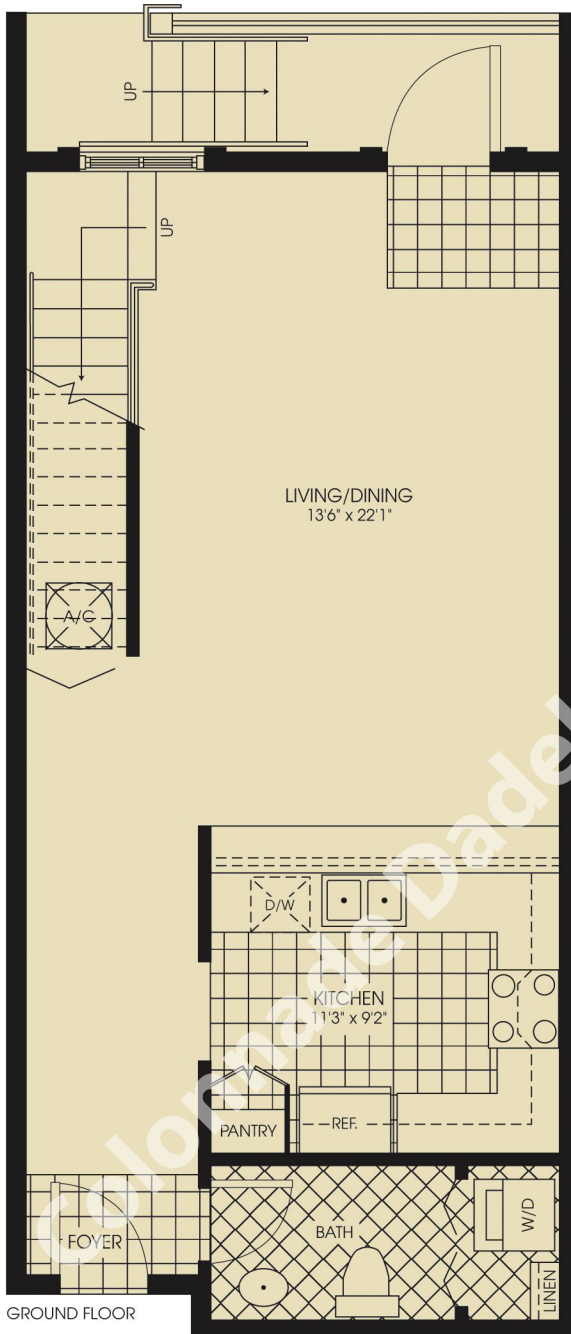

Residence TH1A

1 bedroom, 2 1/2 baths

1,123 A/C Sq. Ft.
170 Terrace Sq. Ft.

1,293 Total Sq. Ft.
120.1 Total m²