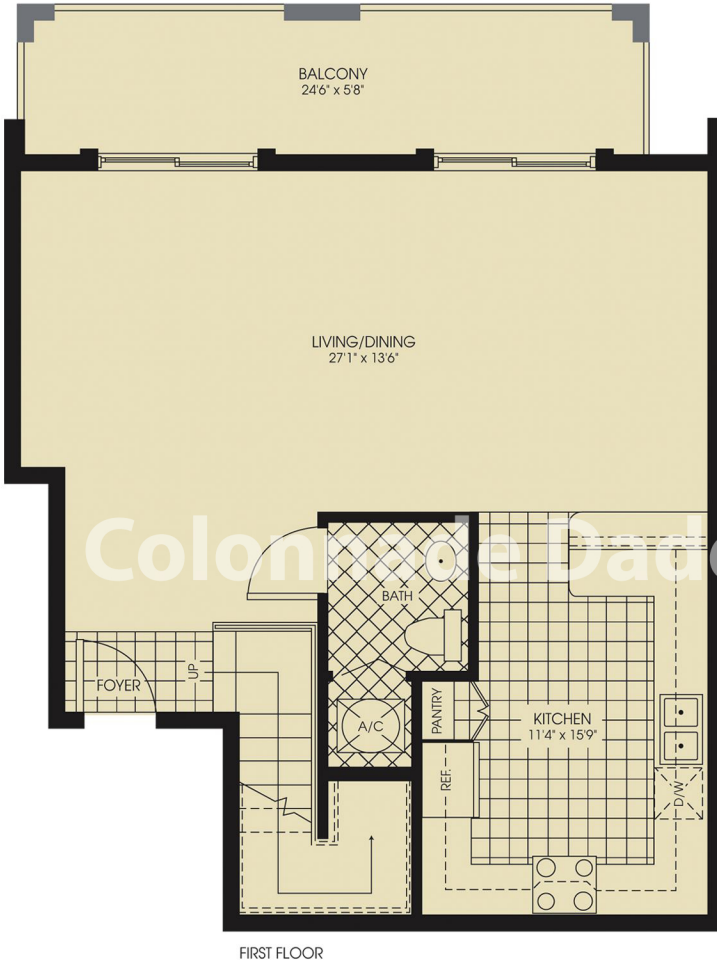

Residence PH2F

2 bedrooms, 2 1/2 baths

1,730 A/C Sq. Ft.

139 Balcony Sq. Ft.

1,869 Total Sq. Ft.

173.6 Total m²