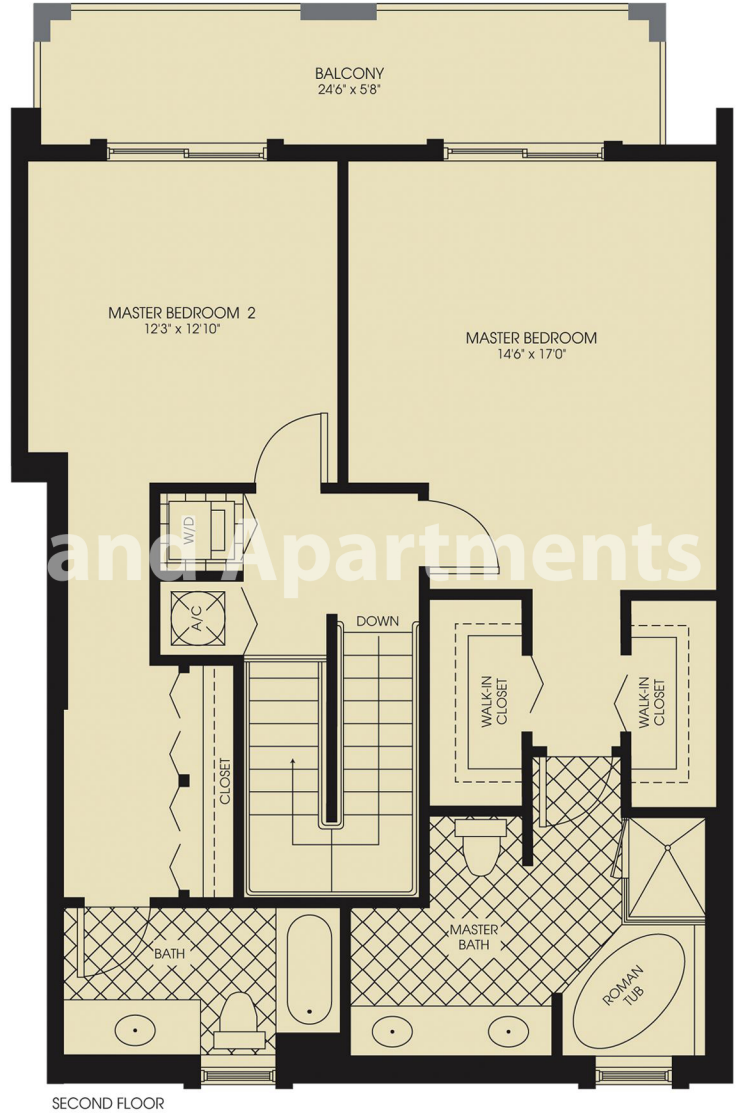

Residence PH2F

2 bedrooms, 2 1/2 baths

1,730 A/C Sq. Ft.

139 Balcony Sq. Ft.

1,869 Total Sq. Ft.

173.6 Total m²